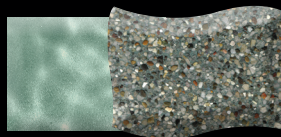

Imperial White

Lagoon