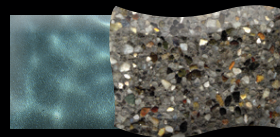

Natural Pebble Pool Finish

Blend The Wonder Of Nature Into Every Pool Design...

From a study of exposed pebbles on various surfaces in extreme climates, the idea was born to provide a tougher, time resistant surface for pool interiors...this idea became River Rok[®], an advanced revolutionary interior pool finish.

Residential & Commercial Renovations:

Resurfacing existing pools can be accomplished elegantly with an array of River Rok® hues. Highlighting your pool with premium, dynamic surfaces is the perfect solution for reinvigorating your existing swimming pool. River Rok® easily blends the pool finish with any poolscape. Water-falls, boulders and other natural features are enhanced by the spectacular effect River Rok® has on the color spectrum as sunlight grows and fades throughout the day.

River Rok® offers a premium collection of individual colors in a range of hues to suit the most eclectic pool owner and gives you a stunning alternative to traditional pool coatings by enhancing your pool's original character or transforming it into a natural state.

Lucayan Blue

Pebble Beach

Harbor Gray

Granite

Emerald Black

Imperial White

Blue Opal

Pacific Pearl