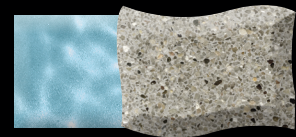

Natural Pebble Pool Finish

Blend The Wonder Of Nature Into Every Pool Design...

From a study of exposed pebbles on various surfaces in extreme climates, the idea was born to provide a tougher, time resistant surface for pool interiors...this idea became River Rok[®], an advanced revolutionary interior pool finish.

Residential & Commercial Renovations:

Resurfacing existing pools can be accomplished elegantly with an array of River Rok® hues. Highlighting your pool with premium, dynamic surfaces is the perfect solution for reinvigorating your existing swimming pool. River Rok® easily blends the pool finish with any poolscape. Water-falls, boulders and other natural features are enhanced by the spectacular effect River Rok® has on the color spectrum as sunlight grows and fades throughout the day.

River Rok® offers a premium collection of individual colors in a range of hues to suit the most eclectic pool owner and gives you a stunning alternative to traditional pool coatings by enhancing your pool's original character or transforming it into a natural state.

Lucayan Blue

Pebble Beach

Harbor Gray

Granite

Emerald Black

Imperial White

Blue Opal

Pacific Pearl