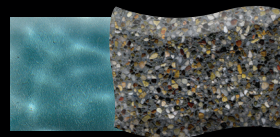

Blue Opal

Baha Sand