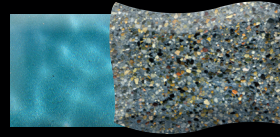

Residential & Commercial Renovations:

Resurfacing existing pools can be accomplished elegantly with an array of River Rok® hues. Highlighting your pool with premium, dynamic surfaces is the perfect solution for reinvigorating your existing swimming pool. River Rok® easily blends the pool finish with any poolscape. Water-falls, boulders and other natural features are enhanced by the spectacular effect River Rok® has on the color spectrum as sunlight grows and fades throughout the day.

River Rok® offers a premium collection of individual colors in a range of hues to suit the most eclectic pool owner and gives you a stunning alternative to traditional pool coatings by enhancing your pool's original character or transforming it into a natural state.

Lucayan Blue

Pebble Beach

Harbor Gray

Granite

Emerald Black

Imperial White

Blue Opal

Pacific Pearl

*Sample colors are as accurate as modern printing can produce. The color of your pool may vary due to water depth, lighting conditions at job-site, mixing & installation methods. For best results, match to a sample chip.