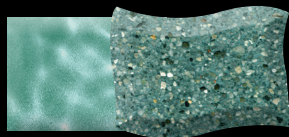

Residential & Commercial Renovations:

Resurfacing existing pools can be accomplished elegantly with an array of River Rok® hues. Highlighting your pool with premium, dynamic surfaces is the perfect solution for reinvigorating your existing swimming pool. River Rok® easily blends the pool finish with any poolscape. Water-falls, boulders and other natural features are enhanced by the spectacular effect River Rok® has on the color spectrum as sunlight grows and fades throughout the day.

River Rok® offers a premium collection of individual colors in a range of hues to suit the most eclectic pool owner and gives you a stunning alternative to traditional pool coatings by enhancing your pool's original character or transforming it into a natural state.

Lucayan Blue

Pebble Beach

Harbor Gray

Granite

Emerald Black

Imperial White

Blue Opal

Pacific Pearl

*Sample colors are as accurate as modern printing can produce. The color of your pool may vary due to water depth, lighting conditions at job-site, mixing & installation methods. For best results, match to a sample chip.