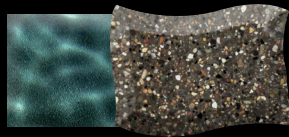

Natural Pebble Pool Finish

Blend The Wonder Of Nature Into Every Pool Design...

From a study of exposed pebbles on various surfaces in extreme climates, the idea was born to provide a tougher, time resistant surface for pool interiors...this idea became River Rok[®], an advanced revolutionary interior pool finish.

Residential & Commercial Renovations:

Resurfacing existing pools can be accomplished elegantly with an array of River Rok® hues. Highlighting your pool with premium, dynamic surfaces is the perfect solution for reinvigorating your existing swimming pool. River Rok® easily blends the pool finish with any poolscape. Water-falls, boulders and other natural features are enhanced by the spectacular effect River Rok® has on the color spectrum as sunlight grows and fades throughout the day.

River Rok® offers a premium collection of individual colors in a range of hues to suit the most eclectic pool owner and gives you a stunning alternative to traditional pool coatings by enhancing your pool's original character or transforming it into a natural state.

Lucayan Blue

Pebble Beach

Harbor Gray

Granite

Emerald Black

Imperial White

Blue Opal

Pacific Pearl