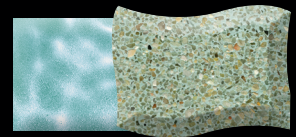

Pacific Pearl

Aspen Mist

Warranty: You can rest assured that the highest quality products have been used, and are supported by the best warranty program in the industry. It's a sign of our commitment to achieve the highest quality standards in all our swimming pool, spa and fountain finishes.

*Sample colors are as accurate as modern printing can produce. The color of your pool may vary due to water depth, lighting conditions at job-site, mixing & installation methods. For best results, match to a sample chip.

800-641-9247

www.sgm.cc