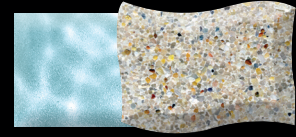

Natural Pebble Pool Finish

Blend The Wonder Of Nature Into Every Pool Design...

From a study of exposed pebbles on various surfaces in extreme climates, the idea was born to provide a tougher, time resistant surface for pool interiors...this idea became River Rok[®], an advanced revolutionary interior pool finish.

Residential & Commercial Renovations:

Resurfacing existing pools can be accomplished elegantly with an array of River Rok® hues. Highlighting your pool with premium, dynamic surfaces is the perfect solution for reinvigorating your existing swimming pool. River Rok® easily blends the pool finish with any poolscape. Water-falls, boulders and other natural features are enhanced by the spectacular effect River Rok® has on the color spectrum as sunlight grows and fades throughout the day.

River Rok® offers a premium collection of individual colors in a range of hues to suit the most eclectic pool owner and gives you a stunning alternative to traditional pool coatings by enhancing your pool's original character or transforming it into a natural state.

Lucayan Blue

Pebble Beach

Harbor Gray

Granite

Emerald Black

Imperial White

Blue Opal

Pacific Pearl