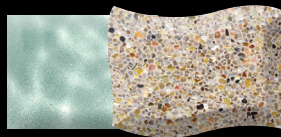

Pebble Beach