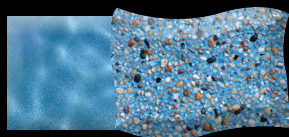

Natural Pebble Pool Finish

Blend The Wonder Of Nature Into Every Pool Design...

From a study of exposed pebbles on various surfaces in extreme climates, the idea was born to provide a tougher, time resistant surface for pool interiors...this idea became River Rok[®], an advanced revolutionary interior pool finish.

Residential & Commercial Renovations:

Resurfacing existing pools can be accomplished elegantly with an array of River Rok® hues. Highlighting your pool with premium, dynamic surfaces is the perfect solution for reinvigorating your existing swimming pool. River Rok® easily blends the pool finish with any poolscape. Water-falls, boulders and other natural features are enhanced by the spectacular effect River Rok® has on the color spectrum as sunlight grows and fades throughout the day.

River Rok® is also formulated perfectly for commercial standards. The specially formulated cement and proprietary ingredients used in River Rok® not only allows it to be applied in one day, saving on installation costs, but it results in River Rok® being virtually the most durable interior pool finish available today. Simple maintenance and time-resistant features fulfill commercial projects demanding criteria.

River Rok® offers a premium collection of individual colors in a range of hues to suit the most eclectic pool owner and gives you a stunning alternative to traditional pool coatings by enhancing your pool's original character or transforming it into a natural state.