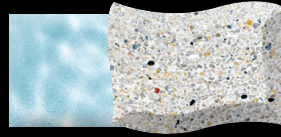

Natural Pebble Pool Finish

Blend The Wonder Of Nature Into Every Pool Design...

From a study of exposed pebbles on various surfaces in extreme climates, the idea was born to provide a tougher, time resistant surface for pool interiors...this idea became River Rok[®], an advanced revolutionary interior pool finish.

Residential & Commercial Renovations:

Resurfacing existing pools can be accomplished elegantly with an array of River Rok® hues. Highlighting your pool with premium, dynamic surfaces is the perfect solution for reinvigorating your existing swimming pool. River Rok® easily blends the pool finish with any poolscape. Water-falls, boulders and other natural features are enhanced by the spectacular effect River Rok® has on the color spectrum as sunlight grows and fades throughout the day.

River Rok® offers a premium collection of individual colors in a range of hues to suit the most eclectic pool owner and gives you a stunning alternative to traditional pool coatings by enhancing your pool's original character or transforming it into a natural state.

Lucayan Blue

Pebble Beach

Harbor Gray

Granite

Emerald Black

Imperial White

Blue Opal

Pacific Pearl